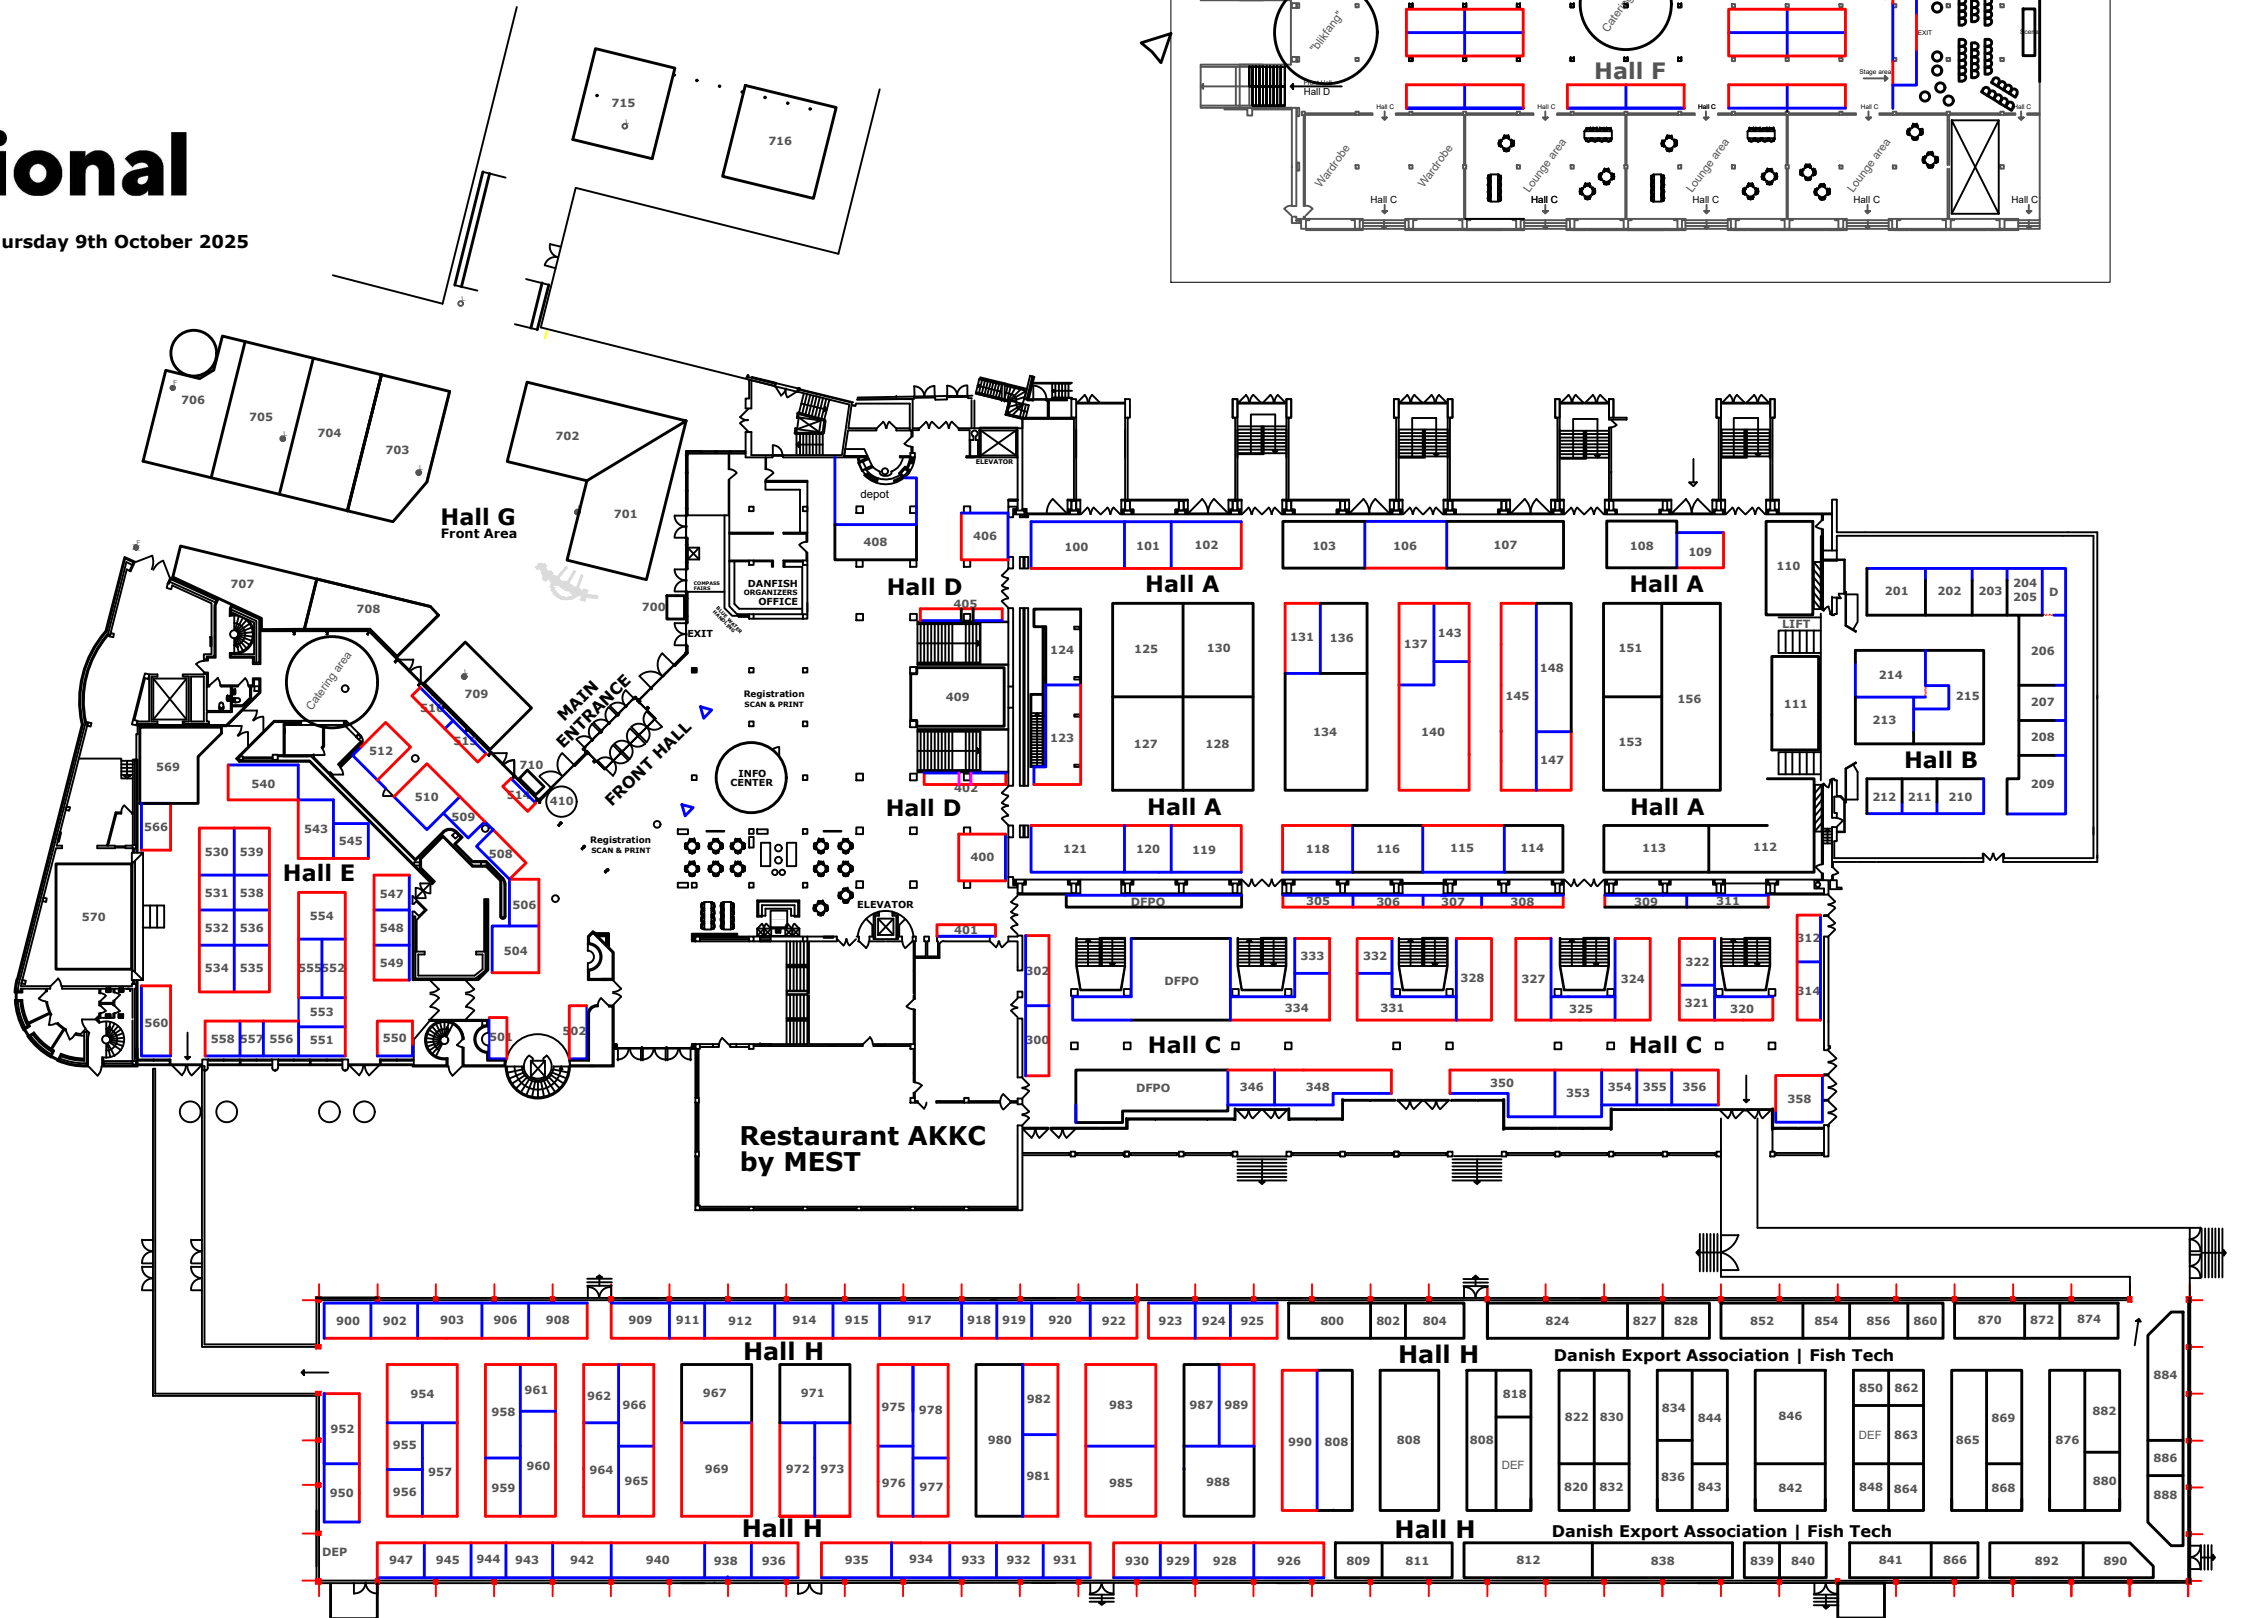

1 x 1 m
 Standvæg / stand wall - 2.5 m high
 Frise / Fascia - 30 cm high

Height to ceiling, gates, flooring and floor loading:				
	Height	Gates	Flooring	Floor loading
Hall A	15 m	H 3.8 x W 3.0 m	Wood (oak)	1000 kgs/m2
A123-124	2.5 m	H 3.8 x W 3.0 m	Wood (oak)	1000 kgs/m2
Hall B	10 m	H 3.8 x W 3.0 m	Wood (fir)	1000 kgs/m2
Hall C	4.6 m	H 2.6 x W 2.1 m	Tiles (grey)	1000 kgs/m2
Hall D	4.3 m	H 2.1 x W 3.5 m	Tiles (grey)	1000 kgs/m2
Hall E	8 m	H 2.6 x W 2.6 m	Wood (merbau)	1000 kgs/m2
Hall F	2.9 m	H 1.9 x W 1.3 m	Carpet (grey)	1000 kgs/m2
Hall F sidecases	2.2 m	H 1.9 x W 1.3 m	Carpet (grey)	1000 kgs/m2
Hall H	4 m (lowest point)	H 4.0 x W 3.0 m	Carpet (blue)	500 kgs/m2