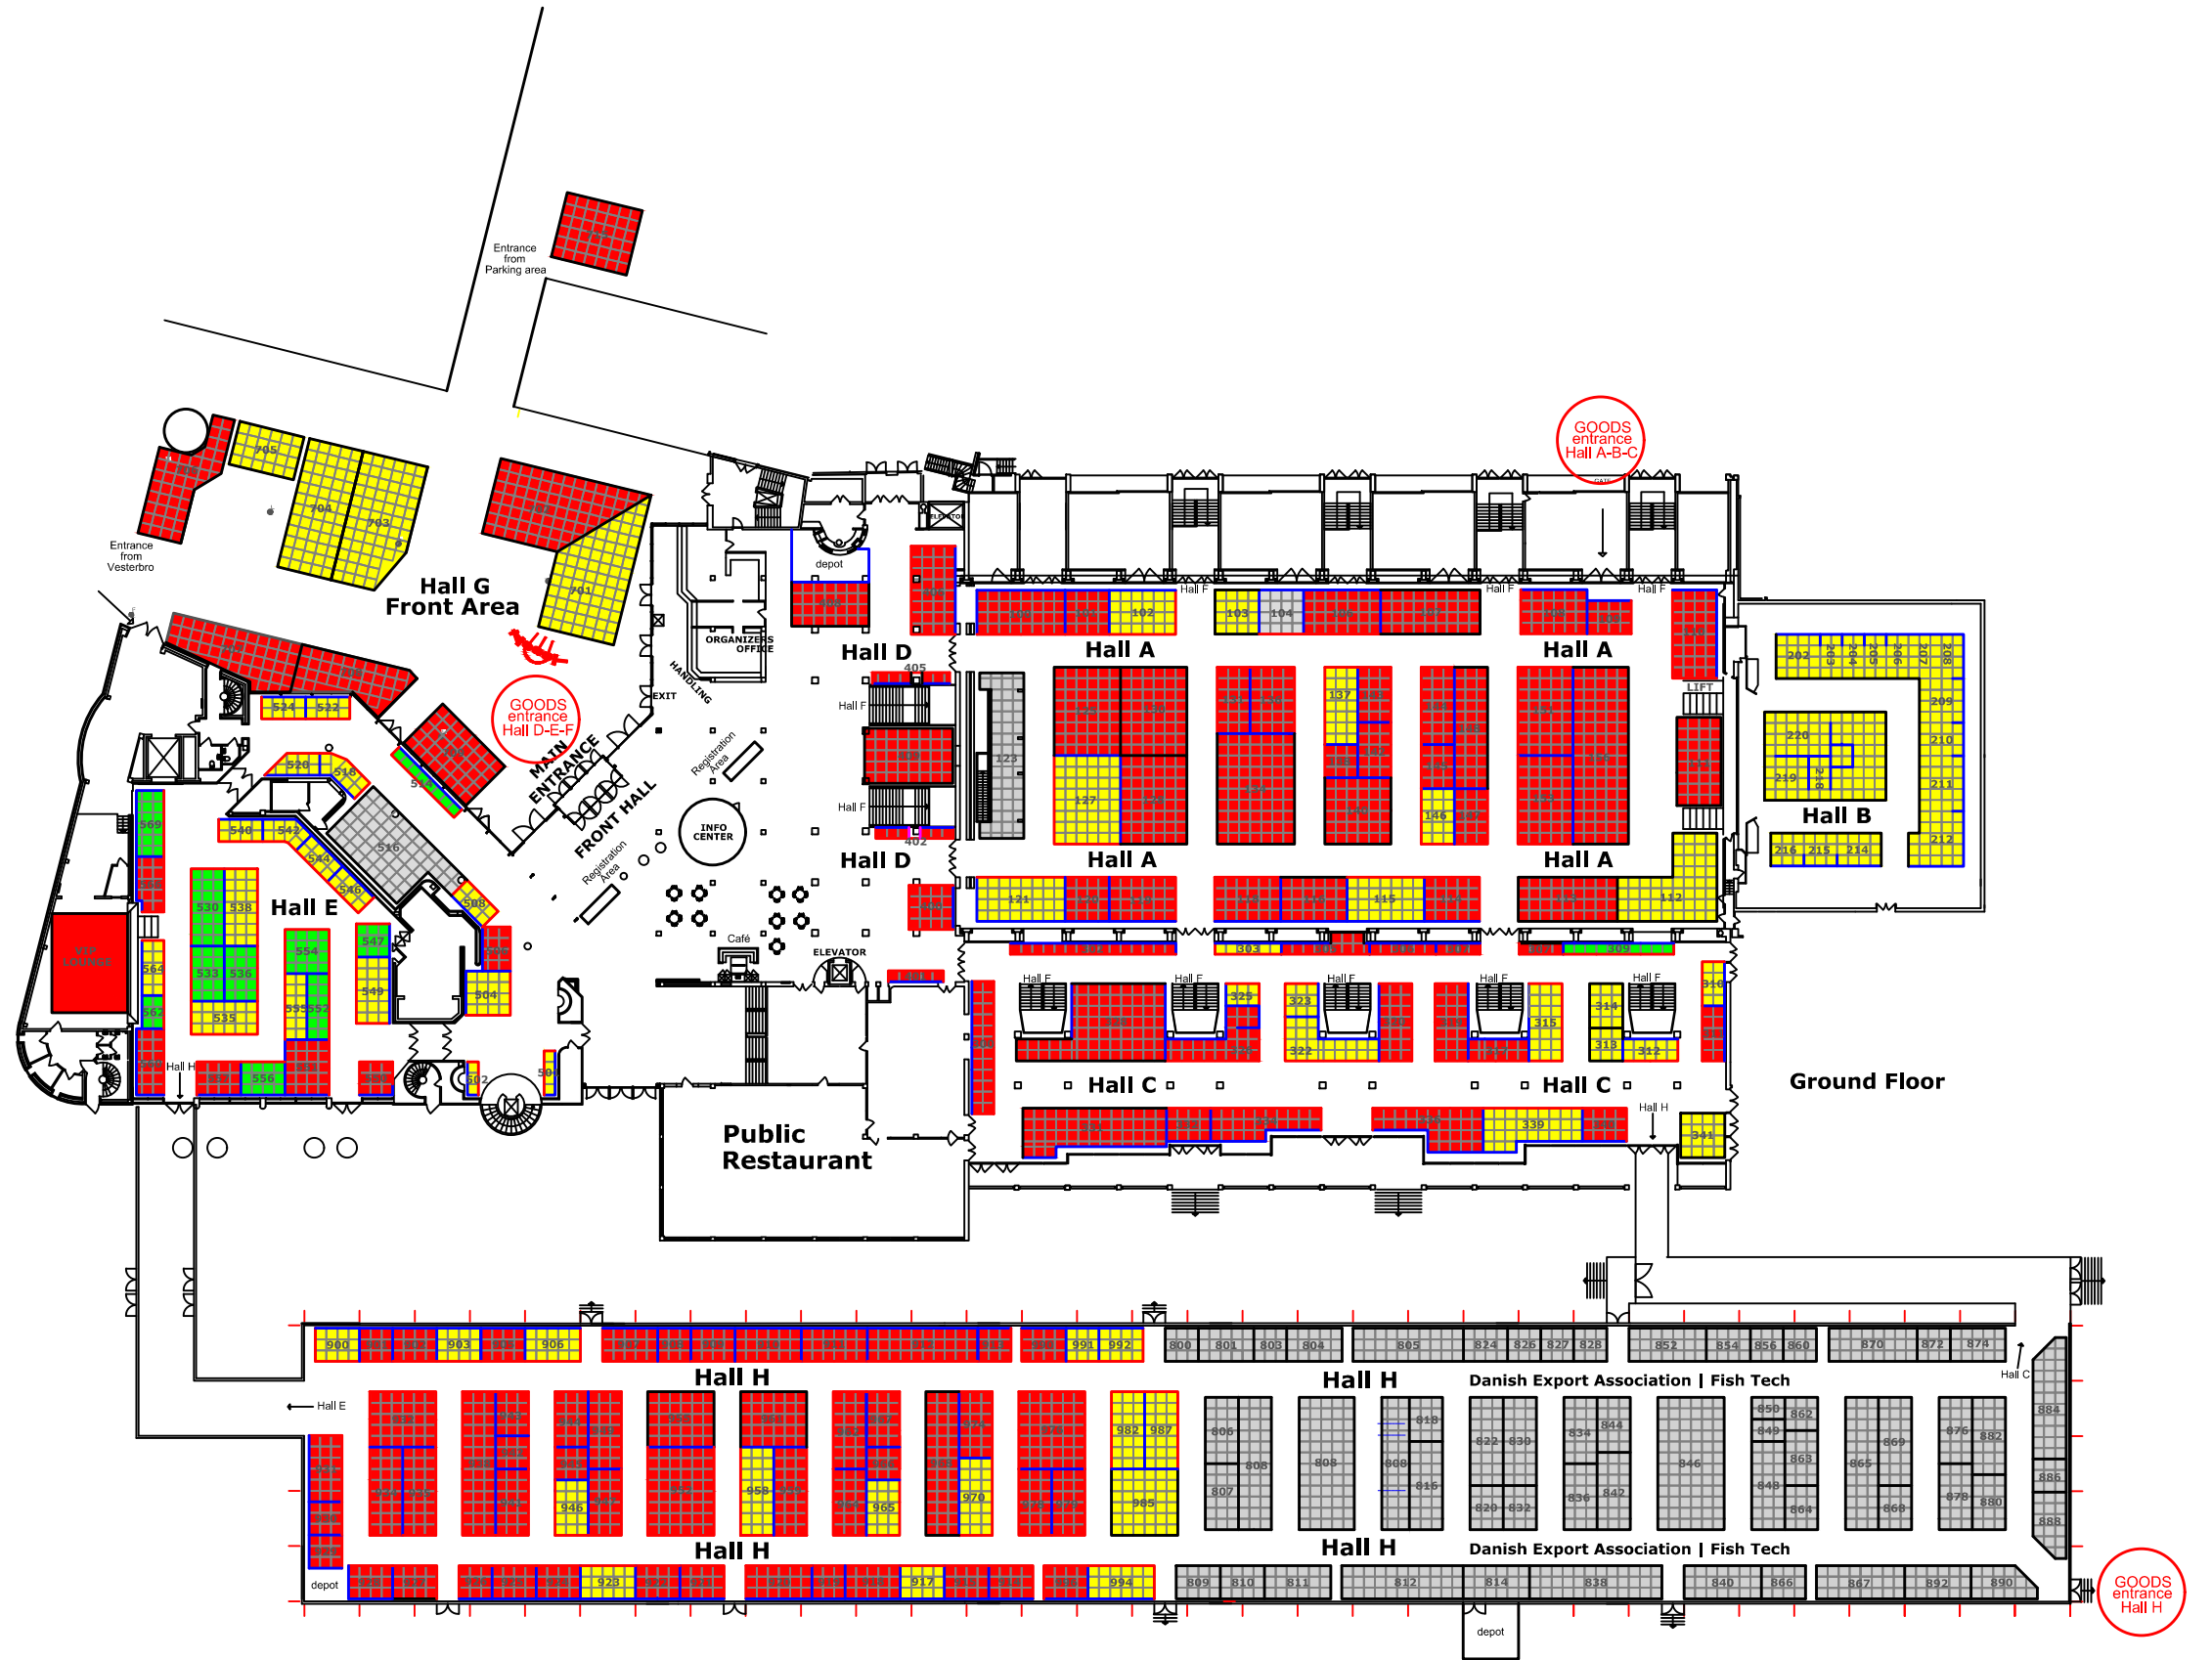

Height to ceiling, gates, flooring and floor loading:				
	Height	Gates	Flooring	Floor loading
Hall A	15 m	H 3.8 x W 3.0 m	Wood (oak)	1000 kgs/m ²
*A123	2.5 m	H 3.8 x W 3.0 m	Wood (oak)	1000 kgs/m ²
Hall B	10 m		Wood (fir)	1000 kgs/m ²
Hall C	4.6 m	H 2.6 x W 2.1 m	Tiles (grey)	1000 kgs/m ²
Hall D	4.3 m	H 2.1 x W 3.5 m	Tiles (grey)	1000 kgs/m ²
Hall E	8 m	H 2.6 x W 2.6 m	Wood (merbau)	500 kgs/m ²
Hall F	2.9 m	H 1.9 x W 1.3 m	Carpet (grey)	1000 kgs/m ²
Hall F sidecases	2.2 m	H 1.9 x W 1.3 m	Carpet (grey)	1000 kgs/m ²
Hall H	4 m (lowest point)	H 4.0 x W 3.0 m	Wood (cassettes)	1000 kgs/m ²

GOODS entrance Hall H